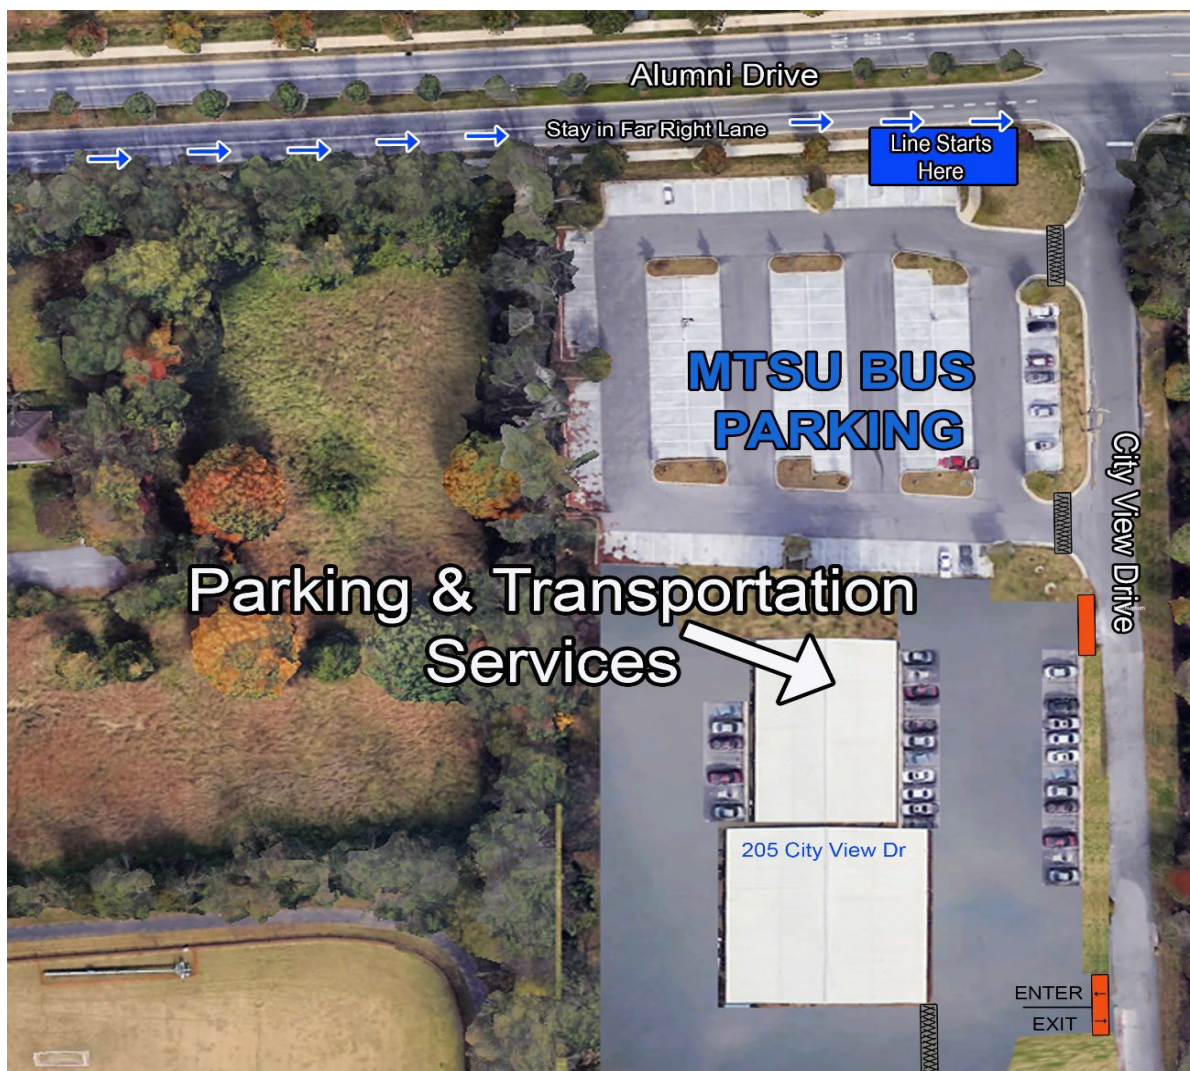

Parking Permit Issuance Fall 2025

Anyone waiting until August 25, 2025, to get their permit will need to get in the line on Alumni Dr. The line to get into Parking and Transportation Services will start at the corner of Alumni Dr. and City View Dr. and proceed along Alumni Dr. in the **Bus Only** Lane. An attendant will send the cars around to the Parking and Transportation Services Lot once a parking space is available. Please see below: