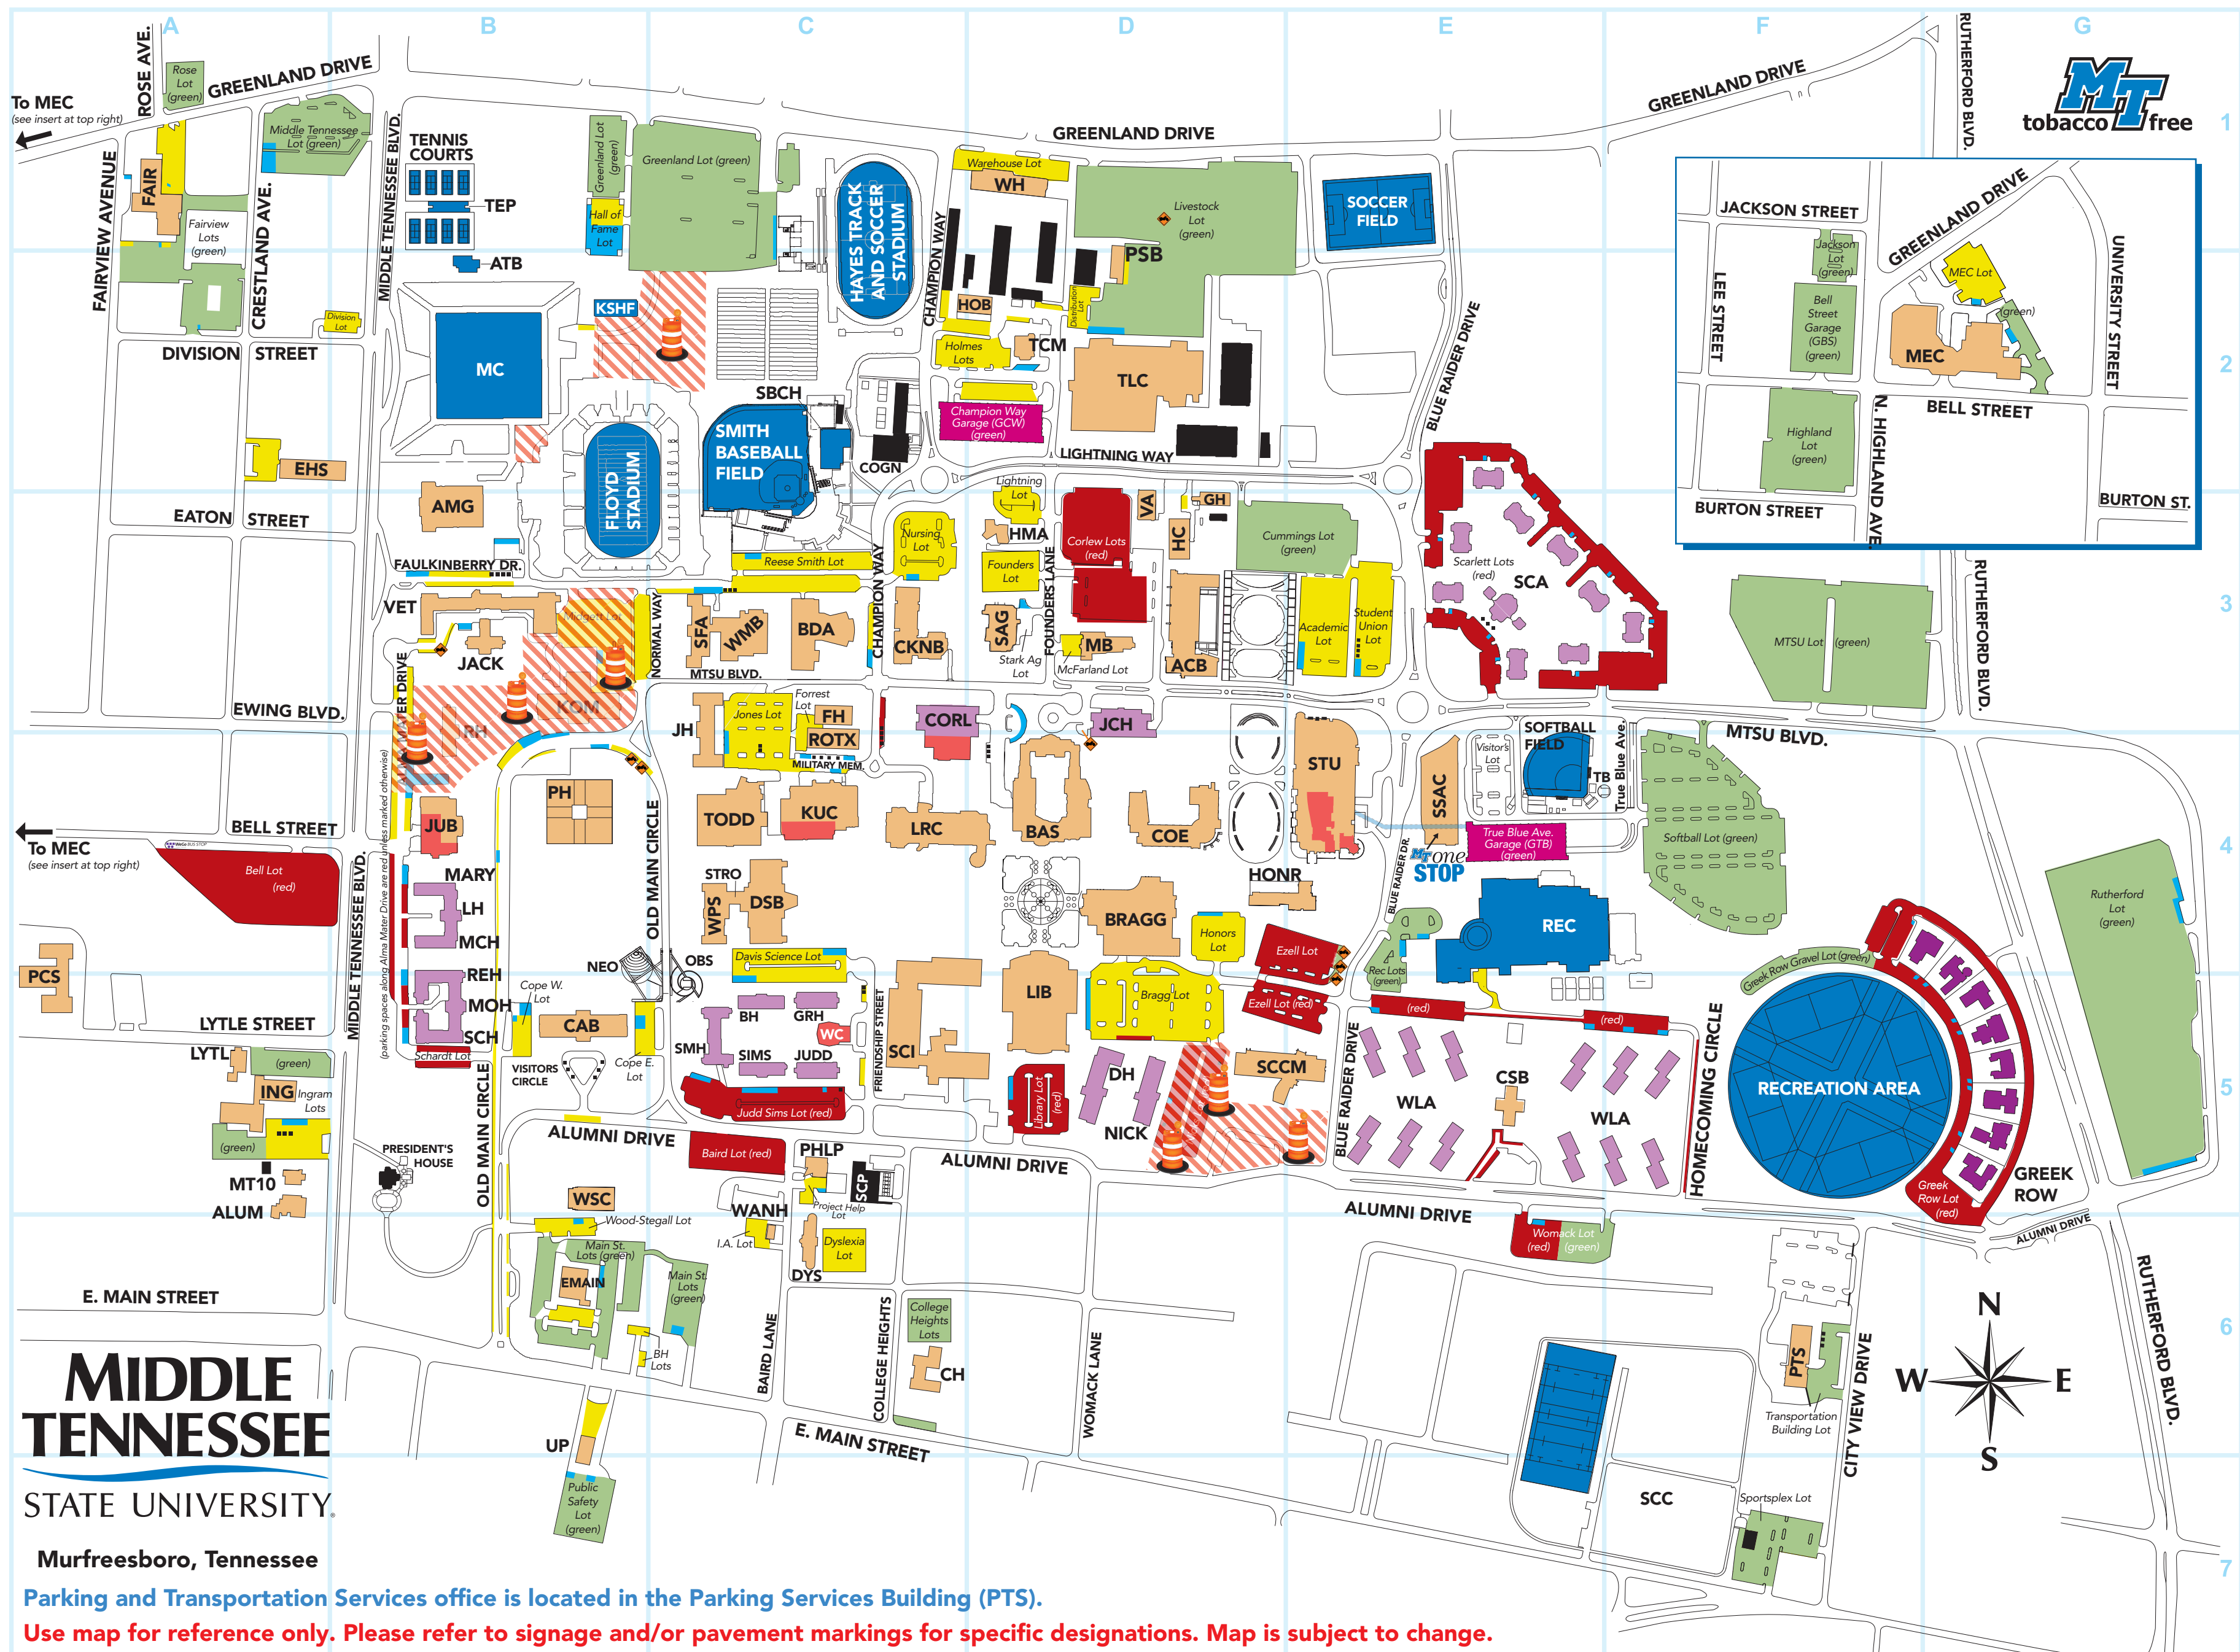

# 2024-2025 Parking Map

Campus Map Legend (addresses shown are for location only, NOT mailing)

- ACB Academic Classroom Building, 1751 MTSU Boulevard, **D3**
- ALUM Alumni House, 2259 Middle Tennessee Boulevard, **A5**
- AMG Alumni Memorial Gym, 2610 Middle Tennessee Boulevard, **B3**
- ATB Allen Tennis Building, 1210 Greenland Drive, **B2**
- BAS Business and Aerospace Building, 1642 MTSU Boulevard, **D4**
- BDA Boutwell Dramatic Arts Building, 615A-615B Champion Way, **C3**
- BH Beasley Hall, 323 Friendship Street, **C5**
- BRAGG John Bragg Media and Entertainment Building, 1735 Blue Raider Drive, **D4**
- CAB Cope Administration Building, 315 Visitor's Circle, **B5**
- CH College Heights Building, 1601 East Main Street, **C6**
- CKNB Cason-Kennedy Nursing Building, 610 Champion Way, **C3**
- COE College of Education Building, 1756 MTSU Boulevard, **D4**
- COGN Central Utility Plant/Cogeneration Plant, 729 Champion Way, **C2**
- CORL Corlew Hall, 1634 MTSU Boulevard, **C3**
- CSB Central Services Building, 1835 Alumni Drive, **E5**
- DH Deere Hall, 1619 Alumni Drive, **D5**
- DSB Davis Science Building, 422 Old Main Circle, **C4**
- DYS Tennessee Center for the Study and Treatment of Dyslexia, 200 North Baird Lane, **C6**
- EHS Ellington Human Sciences Building, 2623 Middle Tennessee Boulevard, **A2**
- EMAIN 1403 East Main Street, **B6**
- FAIR Fairview Building, 820 Fairview Avenue, **A1**
- FH Forrest Hall, 543 Champion Way, **C3**
- GH Greenhouse, 1724 Lightning Way, **D3**
- GRH Gracy Hall, 321 Friendship Street, **C5**
- HC Horticulture Facility, 1714 Lightning Way, **D3**
- HMA Housing Maintenance Annex, 657 Founders Lane, **D3**
- HOB Holmes Building (Maintenance Complex), 836 Champion Way, **D2**
- HONR Paul W. Martin Sr. Honors Building, 1737 Blue Raider Drive, **D4**
- ING Sam H. Ingram Building, 2269 Middle Tennessee Boulevard, **A5**
- JACK Tom H. Jackson Building, 628 Alma Mater Drive, **B3**
- JCH Jim Cummings Hall, 1744 MTSU Boulevard, **D3**
- JH Jones Hall, 624 Old Main Circle, **C3**
- JUB James Union Building, 516 Alma Mater Drive, **B4**
- JUDD Judd Hall, 217 Friendship Street, **C5**
- KOM Kirksey Old Main, 612 Old Main Circle, **B3**
- KSHF Emmett and Rose Kennon Sports Hall of Fame, 1320 Greenland Drive, **B2**
- KUC Keathley University Center, 1524 Military Memorial, **C4**
- LH Lyon Hall, 414 Alma Mater Drive, **B4**
- LIB James E. Walker Library, 1611 Alumni Drive, **D5**
- LRC Ned McWherter Learning Resources Center, 1558 Military Memorial, **C4**
- LYTL Lytle House, 1114 East Lytle Street, **A5**
- MARY Miss Mary Hall, 414 Alma Mater Drive, **B4**
- MB McFarland Building, 654 Founders Lane, **D3**
- MC Murphy Center, 2650 Middle Tennessee Boulevard, **B2**
- MCH McHenry Hall, 414 Alma Mater Drive, **B4**
- MEC Andrew Woodfin Miller, Sr. Education Center, 503 Bell Street, (See inset at top right)
- MOH Monohan Hall, 312 Alma Mater Drive, **B5**
- MT10 2263 Middle Tennessee Boulevard (Internal Audit), **A5**
- NEO Naked Eye Observatory, 346 Old Main Circle, **B4**
- NICK Nicks Hall, 1715 Alumni Drive, **D5**
- OBS Observatory, 346 Old Main Circle, **C5**
- PCS Homer Pittard Campus School, 923 East Lytle Street, **A4**
- PH Peck Hall, 537 Old Main Circle, **B4**
- PHLP Project Help, 206 North Baird Lane, **C5**
- PSB Printing Services Building, 1756 Greenland Drive, **D2**
- PTS Parking and Transportation Services, 205 City View Drive, **F6**
- REC Health, Wellness, and Recreation Center (Health Services located inside the HWRC), 1848 Blue Raider Drive, **E4**
- REH Reynolds Hall, 312 Alma Mater Drive, **B5**
- RH Rutledge Hall, 526 Alma Mater Drive, **B3**
- ROTX ROTC Annex, 531 Champion Way, **C4**
- SAG Stark Agriculture Center, 651 Founders Lane, **D3**
- SBCH Stephen B. Smith Baseball Clubhouse, 641 Champion Way, **C2**
- SCA Scarlett Commons Apartments 1-9, 1858 MTSU Boulevard, **E3**
- SCC Sports Club Complex, 2111 East Main Street, **F7**
- SCCM School of Concrete and Construction Management, 1723 Blue Raider Drive, **D5**
- SCH Schardt Hall, 312 Alma Mater Drive, **B5**
- SCI Science Building, 440 Friendship Street, **C5**
- SCP Satellite Chiller Plant, 215 College Heights, **C5**
- SFA Saunders Fine Arts Building, 629 Normal Way, **C3**
- SIMS Sims Hall, 215 Friendship Street, **C5**
- SMH Smith Hall, 318 Old Main Circle, **C5**
- SSAC Student Services and Admissions Center, 1860 Blue Raider Drive, **E4**
- STRO Strobel Lobby, **C4**
- STU Student Union Building, 1768 MTSU Boulevard, **E4**
- TB Telescope Building, 1852 MTSU Boulevard, **F4**
- TEP Tennis Elevated Platform, **B1**
- TCM Telecommunications Building, 732 Champion Way, **D2**
- TLC Tennessee Livestock Center, 1720 Greenland Drive, **D2**
- TODD Andrew L. Todd Hall, 542 Old Main Circle, **C4**
- UP University Police, 1412 East Main Street, **B6**
- VA Vocational Agriculture, 1704 Lightning Way, **D3**
- VET Voorhies Engineering Technology, 1212 Faulkinberry Drive, **B3**
- WANH 209 North Baird Lane, **C6**
- WC Woodmore (featuring Chris Young Café), 319 Friendship Street, **C5**
- WH Warehouse (Maintenance Complex), 1672 Greenland Drive, **D1**
- WLA Womack Lane Apartments A-L, 1815 Alumni Drive, **E5**
- WMB Wright Music Building, 1439 Faulkinberry Drive, **C3**
- WPS Wiser-Patten Science Hall, 422 Old Main Circle, **C4**
- WSC Wood-Stegall Center (Development and University Advancement), 120 Old Main Circle, **B5**